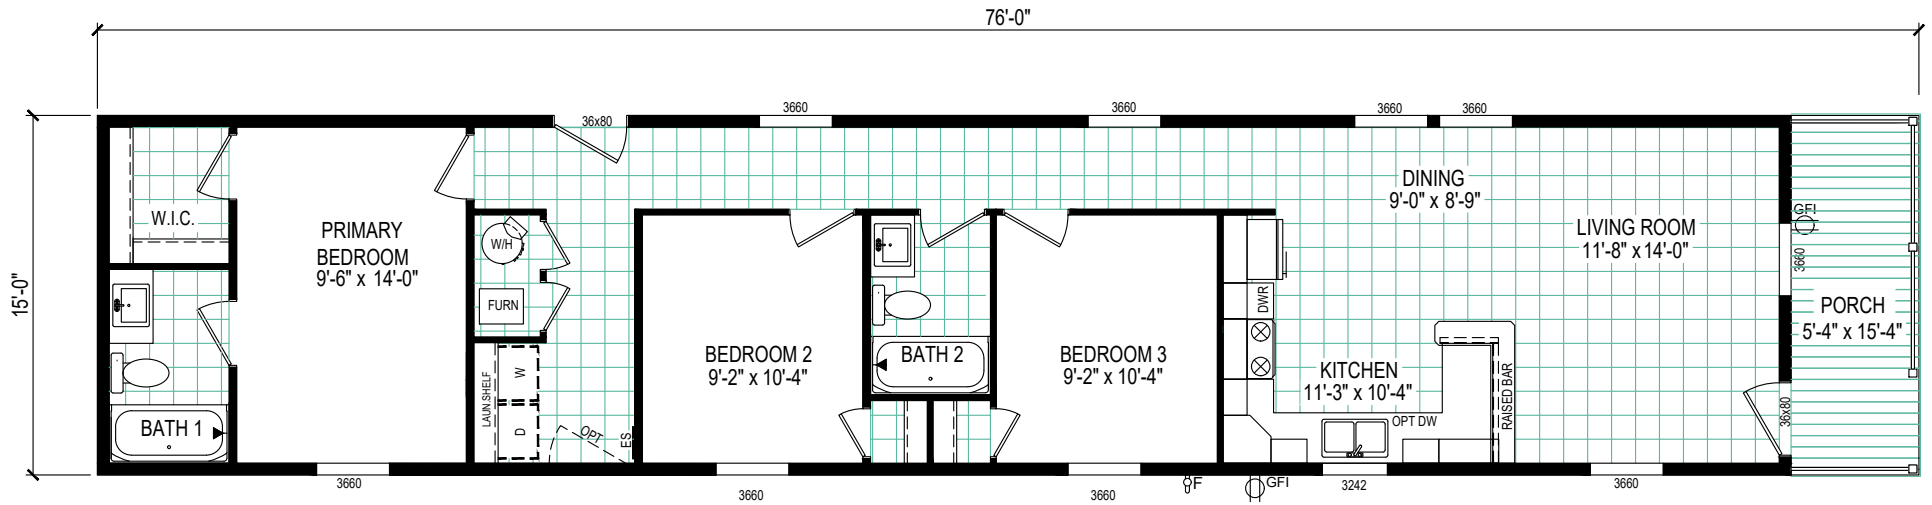

Marysville Farms
 Minnesota Rd. at Ravenswood Rd.
 810-364-3600

Pulse Collection

Model: 7616-4773P

1060 Square Feet - 3 Bed / 2 Bath

CLAYTON WAKARUSA
 Div. of CMH Manufacturing West Inc.
 66700 STATE ROAD 19 P.O. BOX 406
 WAKARUSA, INDIANA 46573

PULSE PRODUCT
 FLOOR PLAN

REVISION BOX

DRAWN BY: MDK
 DATE: 10/24/2023
 2022 MODEL
 7616-4773P