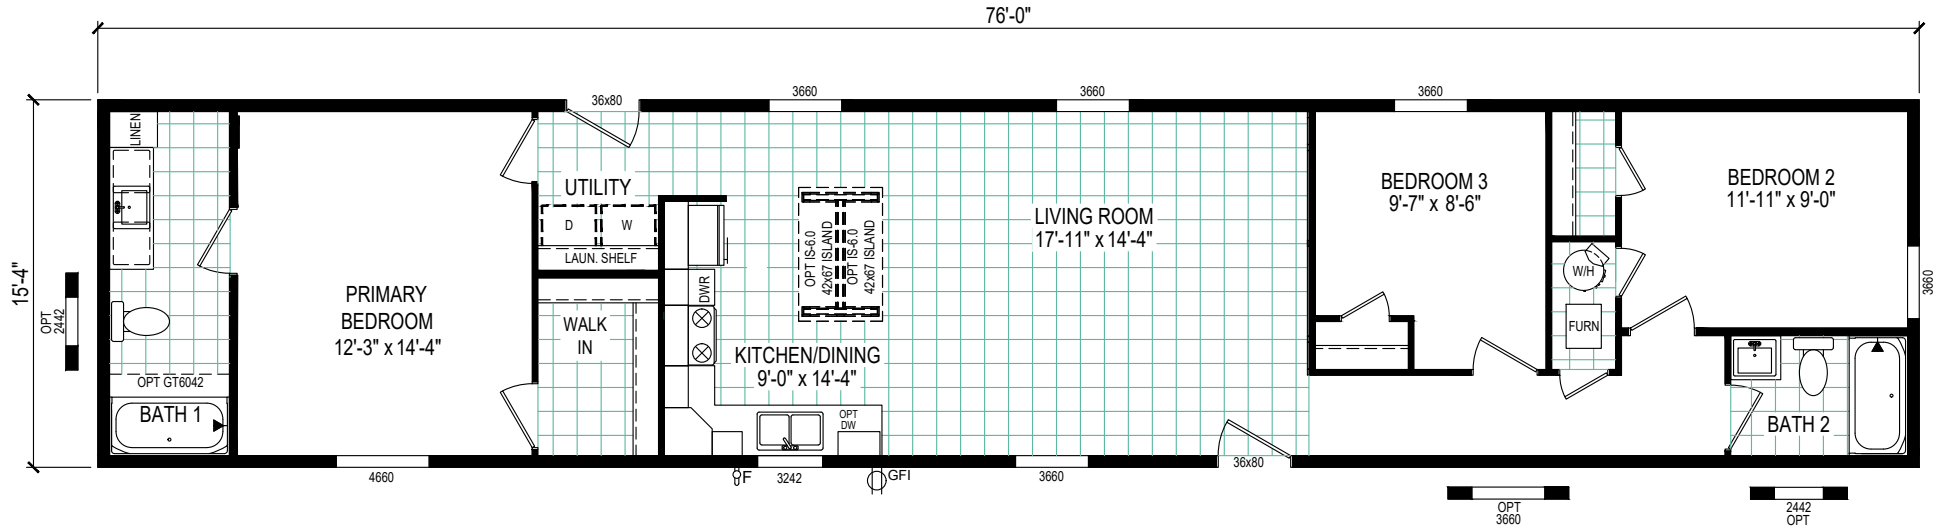

## 810-364-3600

REVERSE AISLE OPTION

## Pulse Collection

Model: 7616-E779

1165 Square Feet - 3 Bed / 2 Bath

CLAYTON WAKARUSA  
Div. of CMH Manufacturing West Inc.  
66700 STATE ROAD 19 P.O. BOX 406  
WAKARUSA, INDIANA 46573

PULSE COLLECTION  
FLOOR PLAN

REVISION BOX

DRAWN BY: MM  
DATE: 5/1/2023

2023 MODEL

7616-E779