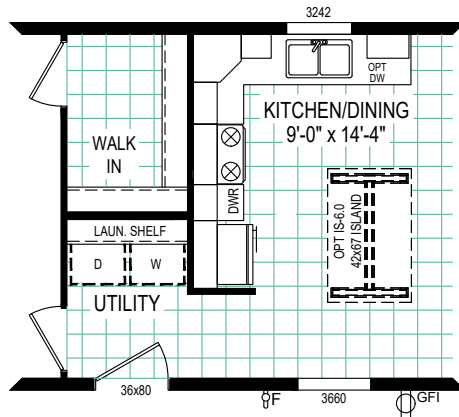

## 810-364-3600

REVERSE AISLE OPTION

## Pulse Collection

Model: 7616-E779

1165 Square Feet - 3 Bed / 2 Bath

CLAYTON WAKARUSA  
Div. of CMH Manufacturing West Inc.  
66700 STATE ROAD 19 P.O. BOX 406  
WAKARUSA, INDIANA 46573

PULSE COLLECTION  
FLOOR PLAN