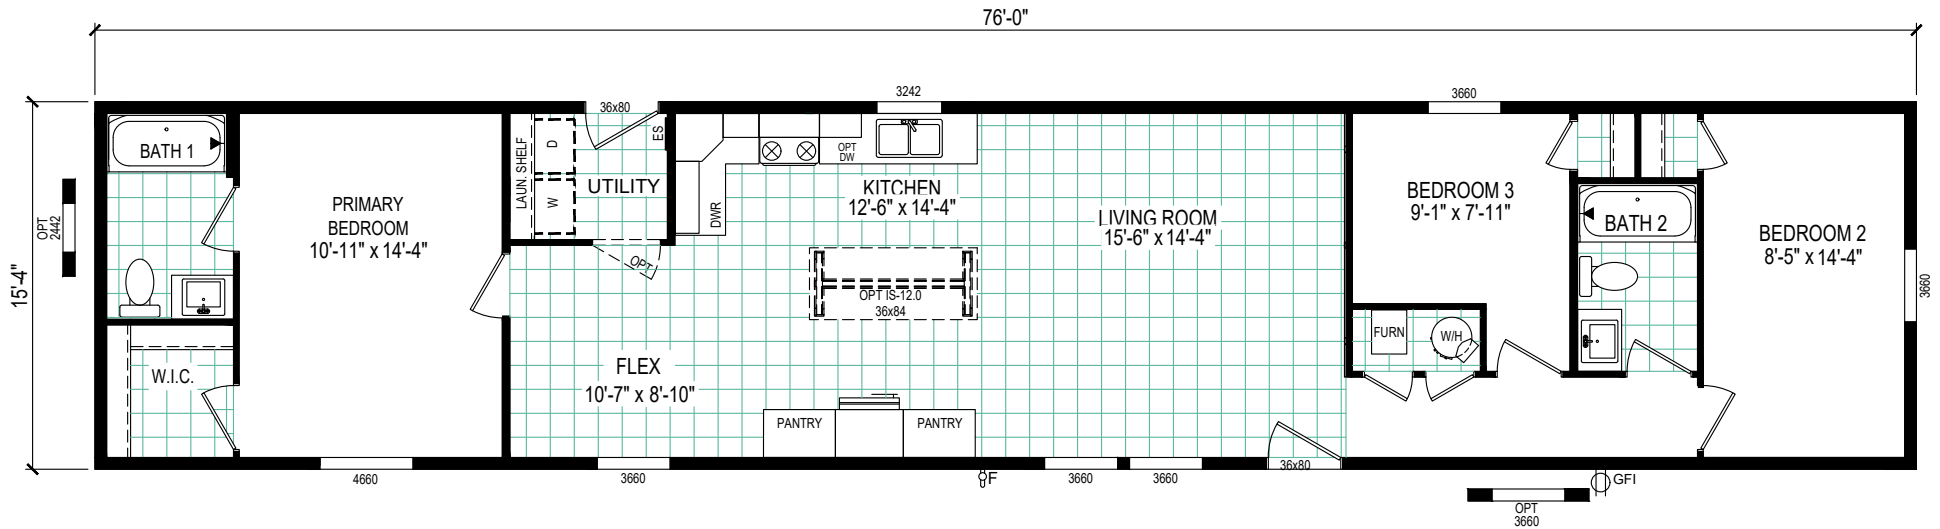

Marysville Farms

Minnesota Rd. at Ravenswood Rd.

810-364-3600

REVERSE AISLE OPTION

Pulse Collection

Model: 7616-E714

1165 Square Feet - 3 Bed / 2 Bath

CLAYTON WAKARUSA
Div. of CMH Manufacturing West Inc.
66700 STATE ROAD 19 P.O. BOX 406
WAKARUSA, INDIANA 46573

PULSE COLLECTION
FLOOR PLAN

REVISION BOX

DRAWN BY: MDK
DATE: 5/2/2023

2023 MODEL

7616-E714