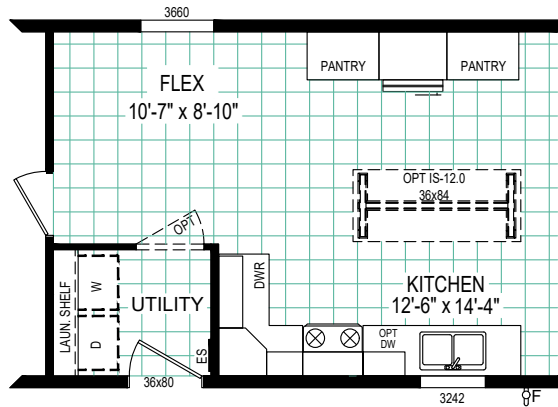

Marysville Farms

Minnesota Rd. at Ravenswood Rd.

810-364-3600

REVERSE AISLE OPTION

Pulse Collection

Model: 7616-E714

1165 Square Feet - 3 Bed / 2 Bath

CLAYTON WAKARUSA
Div. of CMH Manufacturing West Inc.
66700 STATE ROAD 19 P.O. BOX 406
WAKARUSA, INDIANA 46573

PULSE COLLECTION
FLOOR PLAN

REVISION BOX

DRAWN BY: MDK
DATE: 5/2/2023

2023 MODEL

7616-E714