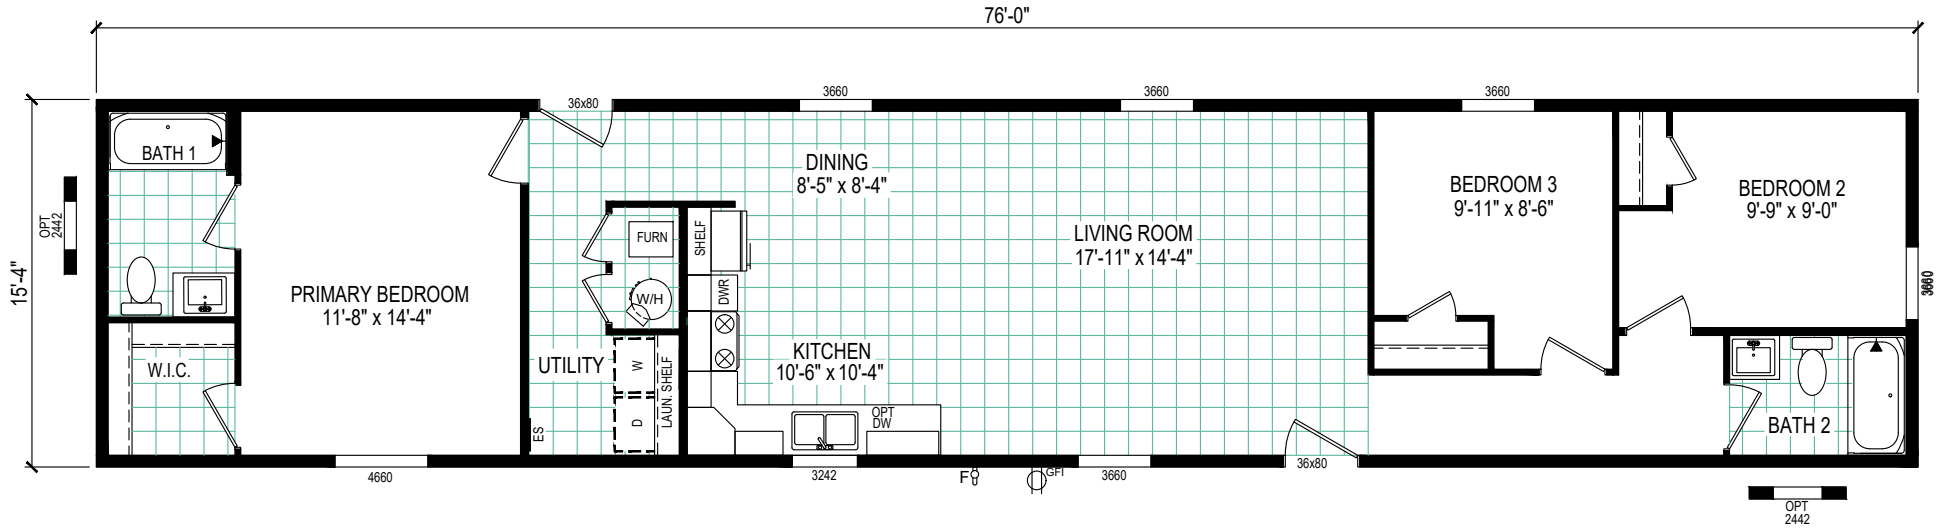

## 810-364-3600

REVERSE AISLE OPTION

## Adrenaline Collection

Model 7616-E200

1,165 Square Feet - 3 Bed / 2 Bath

**CLAYTON WAKARUSA**  
 Div. of CMH Manufacturing West Inc.  
 66700 STATE ROAD 19 P.O. BOX 406  
 WAKARUSA, INDIANA 46573

**ADRENALINE COLLECTION**  
**FLOOR PLAN**

REVISION BOX

DRAWN BY: SDS  
 DATE: 5/22/2023

2023 MODEL

**7616-E200**