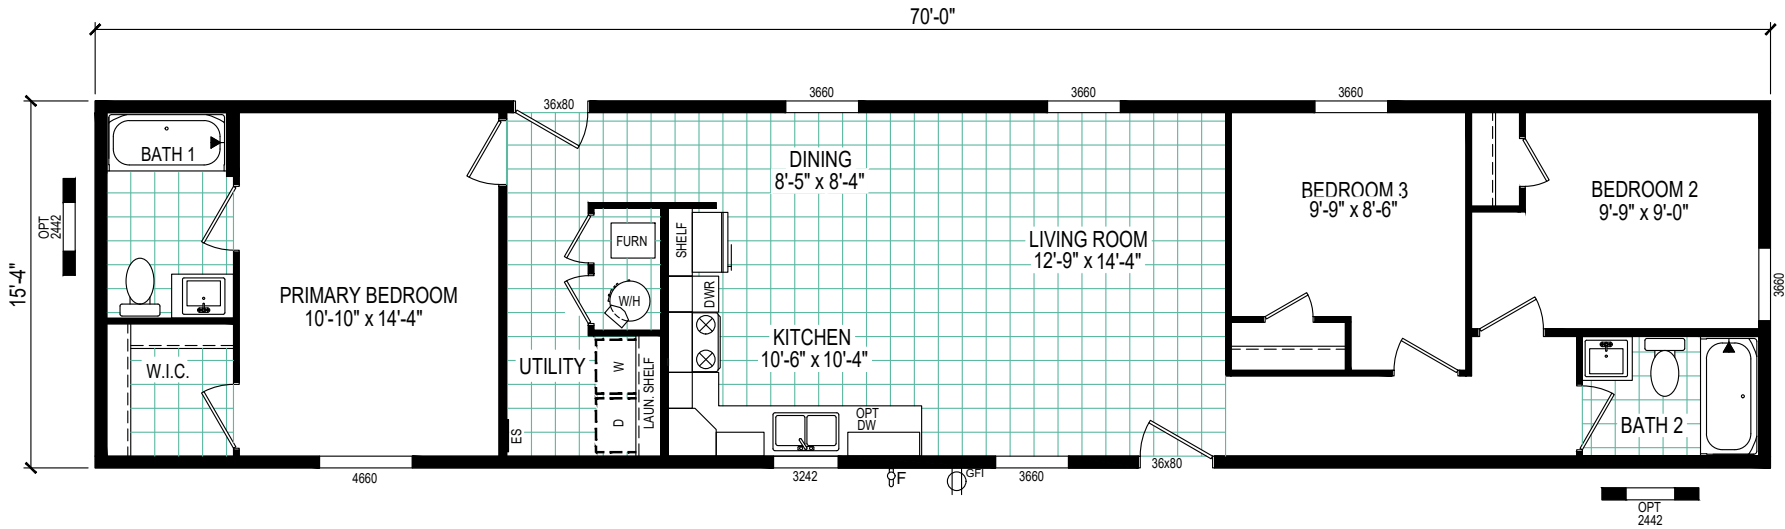

## 810-364-3600

REVERSE AISLE OPTION

## Adrenaline Collection

Model 7016-E200

1,073 Square Feet - 3 Bed / 2 Bath

CLAYTON WAKARUSA  
Div. of CMH Manufacturing West Inc.  
66700 STATE ROAD 19 P.O. BOX 406  
WAKARUSA, INDIANA 46573

ADRENALINE COLLECTION  
FLOOR PLAN

REVISION BOX

DRAWN BY: MDK  
DATE: 4/25/2023

2023 MODEL  
7016-E200