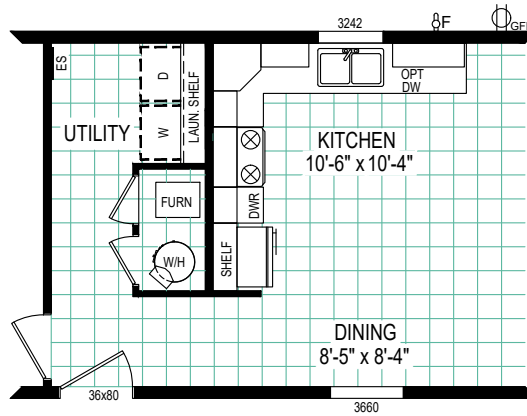

## 810-364-3600

REVERSE AISLE OPTION

## Adrenaline Collection

Model 7016-E200

1,073 Square Feet - 3 Bed / 2 Bath

CLAYTON WAKARUSA  
Div. of CMH Manufacturing West Inc.  
66700 STATE ROAD 19 P.O. BOX 406  
WAKARUSA, INDIANA 46573

ADRENALINE COLLECTION  
FLOOR PLAN