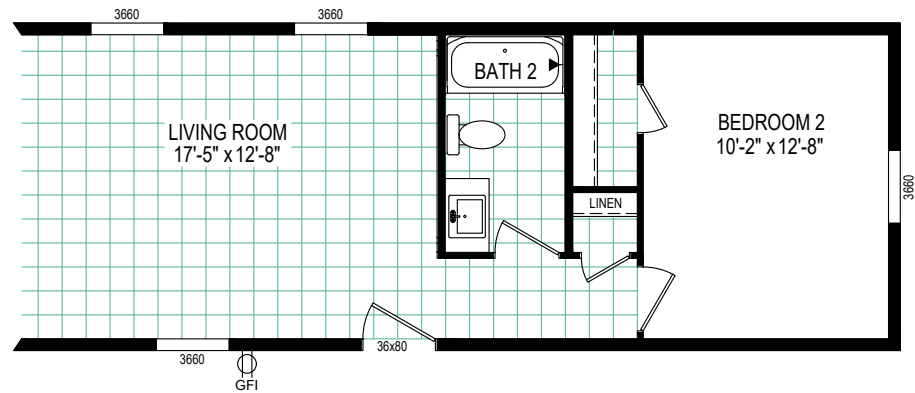

REVERSE AISLE OPTION

2-BEDROOM OPTION

Pulse Collection
 Model 6614-E701
 902 Square Feet - 3 Bed / 2 Bath

Marysville Farms
 Minnesota Rd. at Ravenswood Rd.
810-364-3600

CLAYTON WAKARUSA
 Div. of CMH Manufacturing West Inc.
 66700 STATE ROAD 19 P.O. BOX 406
 WAKARUSA, INDIANA 46573

PULSE COLLECTION
 FLOOR PLAN

REVISION BOX

DRAWN BY: MDK
 DATE: 4/27/2023

2023 MODEL
6614-E701