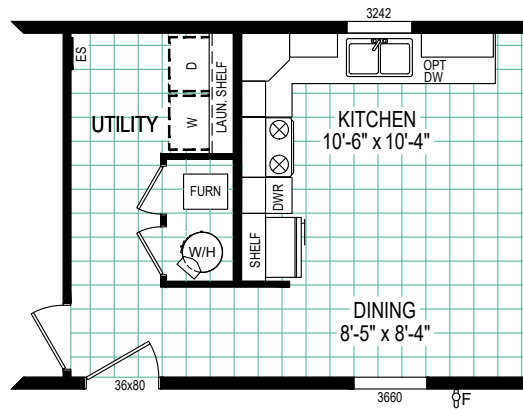

## Adrenaline Collection

Model: 6016-E200

920 Square Feet - 2 Bed / 2 Bath

REVERSE AISLE OPTION

**CLAYTON WAKARUSA**  
 Div. of CMH Manufacturing West Inc.  
 66700 STATE ROAD 19 P.O. BOX 406  
 WAKARUSA, INDIANA 46573

**ADRENALINE COLLECTION**  
**FLOOR PLAN**

REVISION BOX

DRAWN BY: MDK  
 DATE: 4/24/2023

2023 MODEL

**6016-E200**