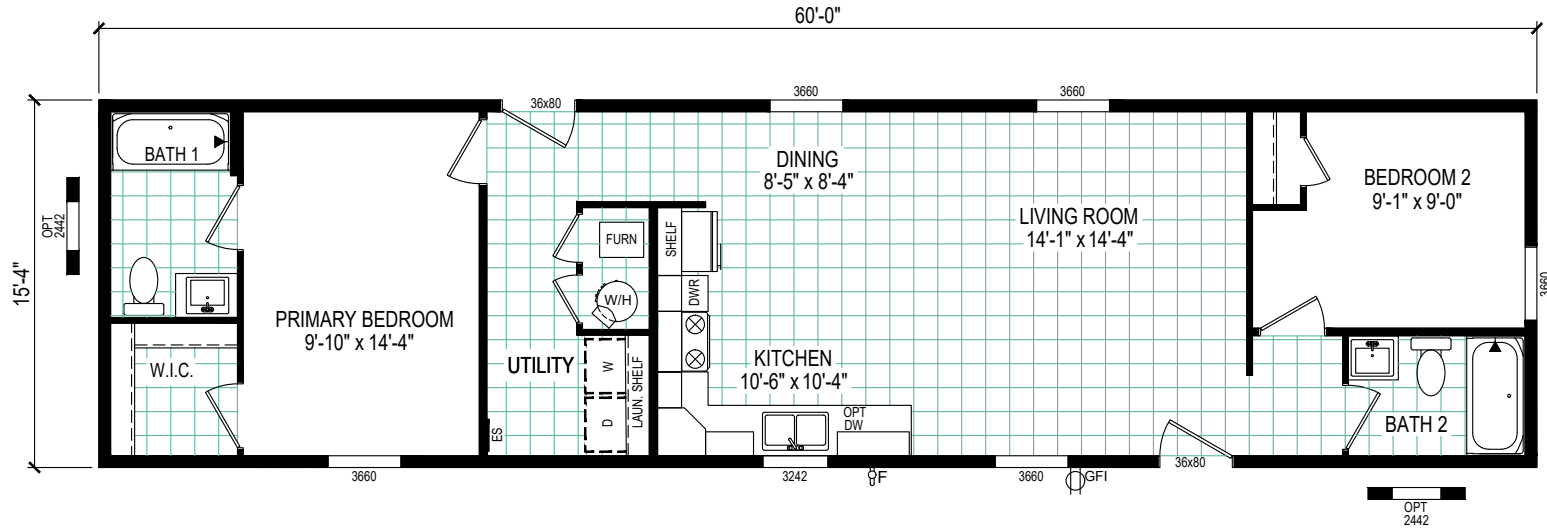

## Adrenaline Collection

Model: 6016-E200

920 Square Feet - 2 Bed / 2 Bath

REVERSE AISLE OPTION

**CLAYTON WAKARUSA**  
 Div. of CMH Manufacturing West Inc.  
 66700 STATE ROAD 19 P.O. BOX 406  
 WAKARUSA, INDIANA 46573

**ADRENALINE COLLECTION**  
**FLOOR PLAN**

REVISION BOX

DRAWN BY: MDK  
 DATE: 4/24/2023

2023 MODEL

**6016-E200**