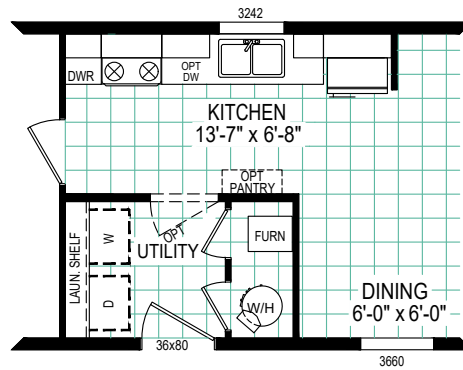

Pulse Collection  
 Model: 6014-E704  
 820 Square Feet - 2 Bed / 2 Bath

REVERSE AISLE OPTION

CLAYTON WAKARUSA  
 Div. of CMH Manufacturing West Inc.  
 66700 STATE ROAD 19 P.O. BOX 406  
 WAKARUSA, INDIANA 46573

PULSE COLLECTION  
 FLOOR PLAN

REVISION BOX

DRAWN BY: MDK  
 DATE: 4/27/2023

2023 MODEL

6014-E704