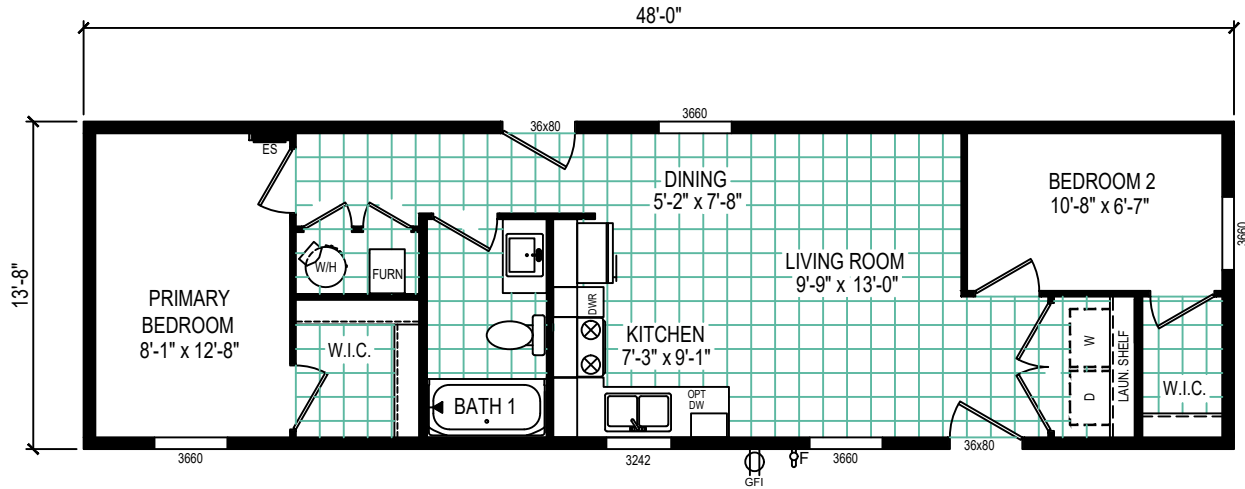

# Marysville Farms

Minnesota Rd. at Ravenswood Rd.

810-364-3600

REVERSE AISLE OPTION

Pulse Collection  
 Model: 4814-E790  
 656 Square Feet - 2 Bed / 1 Bath

CLAYTON WAKARUSA  
 Div. of CMH Manufacturing West Inc.  
 66700 STATE ROAD 19 P.O. BOX 406  
 WAKARUSA, INDIANA 46573

PULSE COLLECTION  
 FLOOR PLAN

REVISION BOX

DRAWN BY: MDK  
 DATE: 4/28/2023

2023 MODEL

4814-E790