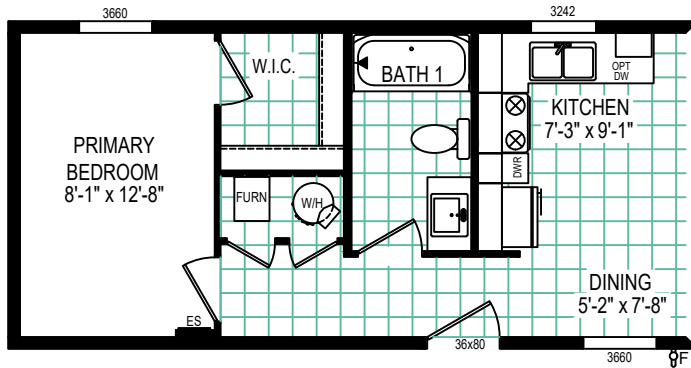

# Marysville Farms

Minnesota Rd. at Ravenswood Rd.

810-364-3600

REVERSE AISLE OPTION

Pulse Collection  
 Model: 4814-E790  
 656 Square Feet - 2 Bed / 1 Bath

CLAYTON WAKARUSA  
 Div. of CMH Manufacturing West Inc.  
 66700 STATE ROAD 19 P.O. BOX 406  
 WAKARUSA, INDIANA 46573

PULSE COLLECTION  
 FLOOR PLAN

REVISION BOX

DRAWN BY: MDK  
 DATE: 4/28/2023

2023 MODEL

4814-E790